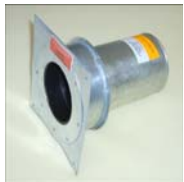

JV-INDUSTRIES, LLC

FIRE STOPPED DECK SLEEVE

Same as our regular deck sleeve, upgraded with fire stopping materials, and smoke seal.
A COMPLETE ONE STEP INSTALLATION!
PATENT PENDING

FIRE STOPPED WATER CLOSET SLEEVE

Same as regular water closet sleeve, upgraded with fire stopping materials and a smoke seal.
A COMPLETE ONE STEP INSTALLATION!
PATENT PENDING

FIRE STOPPED WALL SLEEVE

Same as our regular wall sleeve, upgraded with fire stopping materials and smoke seal.
A COMPLETE ONE STEP INSTALLATION!
PATENT PENDING

FIRE STOPPED TUB BOX

Same as our regular tub box, upgraded with fire stopping materials and smoke seal.
A COMPLETE ONE STEP INSTALLATION!
PATENT PENDING

CALCIUM SILICATE INSERTS

Calcium pipe shields are a 360 degree pipe enclosure with "ASBESTOS FREE " calcium silicate insulation.